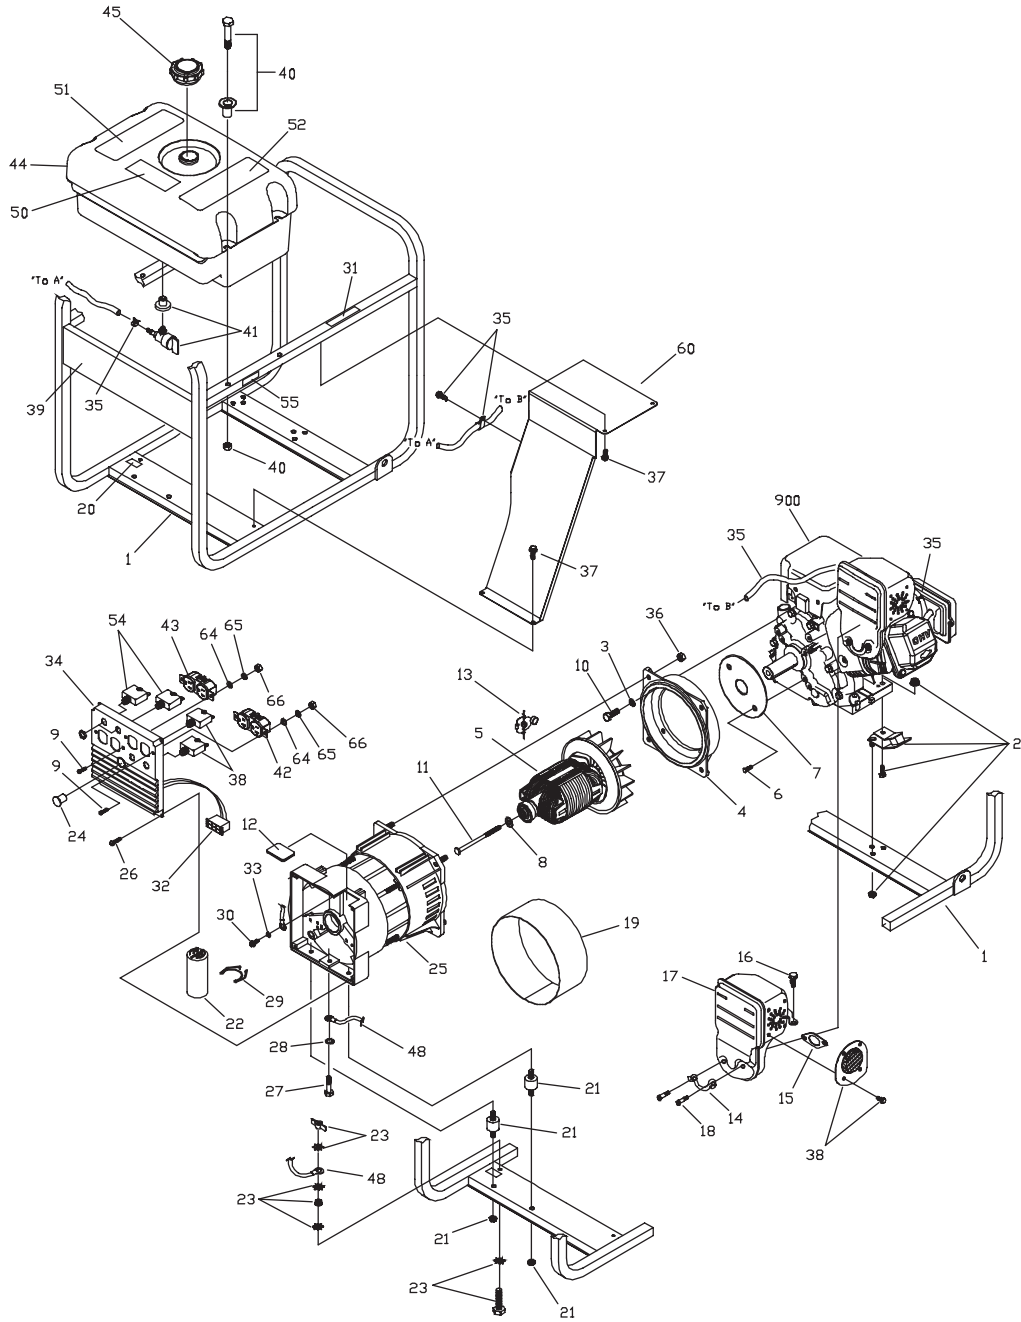

EXPLODED VIEW - MAIN UNIT

Copyright © 2005 Briggs & Stratton Power Products Group, LLC. All rights reserved. No part of this material may be reproduced or transmitted in any form by any means without the express written permission of Briggs & Stratton Power Products Group, LLC.

EXPLODED VIEW - PARTS LIST

Item	Part #	Description	Item	Part #	Description
1	B196036GS	CRADLE	34	196391GS	PANEL, Control, Sincro
2	194150GS	KIT,Vibration Mount	35	194736GS	KIT, Fuel Hose w/ Clamps
3	*	WASHER, 3/8 Lock	36	49820GS	NUT, Nylok, M8 - 1.25
4	189750GS	ADAPTER, Engine/Alt, Sincro	37	B2153GS	SCREW, Self Drill 12-14 x 7/8"
5	191311GS	ASSY, Rotor, Sincro (Includes Item 13)	38	75207GS	BREAKER, Circuit, 20A
6	*	HHCS, 5/16 x 3/4, SEMS	39	196125GS	DECAL, Panel
7	B4260GS	DISK, Engine Air	40	196445GS	KIT, Fuel Tank Hardware
8	96796GS	WASHER, 22.2 OD X 8.4 ID x 3	41	192980GS	KIT, Fuel Valve
9	*	PPHMS, M4 - 0.7 x 10	42	68759GS	OUTLET, 120V/20A, Duplex
10	*	HHCS, 3/8" - 16 x 1	43	63025GS	OUTLET, 120V, 15A, Duplex
11	187365FGS	HHCS, 5/16 - 24 x 7.44"	44	193961GS	ASSY, Fuel Tank (Includes Items 41, 50, 51 & 52)
12	189758GS	COVER, RBC Opening	45	90878GS	CAP, Fuel
13	A1816GS	ASSY, Diode/Varistor	48	19553621GS	WIRE, Ground
14	695400	TAB, Locking	50	188333GS	DECAL, Gas Tank Fill
15	697255	GASKET, Exhaust	51	194799GS	DECAL, Danger
16	695312	SCREW	52	189235GS	DECAL, Start Instruction
17	697252	MUFFLER	54	75207DGS	BREAKER, Circuit, 15A
18	695399	SCREW, Shoulder	55	191435GS	DECAL, Fuel Shut-Off
19	189755GS	COVER, Stator	60	J196440GS	HEAT SHIELD, Muffler
20	B4986GS	DECAL, Ground	64	*	WASHER, M4 Flat
21	194153GS	KIT,Vibration Mount	65	*	WASHER, M4 Lock
22	A1817AGS	CAPACITOR, 35, UF	66	*	NUT, M4 - 0.7
23	196454GS	KIT, Grounding Hardware	900	§	ENGINE
24	189824GS	CAP			
25	189752GS	STATOR, Sincro			
26	*	PPHMS, M5 - .8 x 12			
27	*	HHCS, M8 - 1.25 x 16 Lg.			
28	*	WASHER, 5/16" Shakeproof			
29	189754GS	CLIP, Capacitor			
30	74908GS	TAPTITE, M5 - 0.8 x 10			
31	191436GS	DECAL, Caution Hot Muffler			
32	196436GS	HOUSING, Plug, 6-Pin			
33	*	WASHER, Shakeproof #10			

Parts Not Illustrated

BB3061GS	OIL BOTTLE
196322GS	MANUAL, Owners
MS5242	MANUAL, Engine

* - Items without part numbers are common fasteners and are available at your local hardware store.

§ - Contact Engine Manufacturer